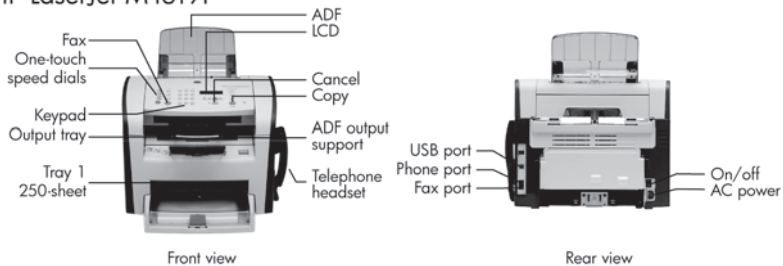

HP LaserJet M1319f

Supplies and accessories

For complete supplies information please visit www.hp.com/supplies.

Print cartridges

- HP LaserJet Q2612A Black Print Cartridge

Q2612A

Media

- HP Multipurpose Paper: 8.5 x 14 in; 20 lb; 500 sheets

HPM1420

- HP Multipurpose Paper: 8.5 x 11 in; 20 lb; 5,000 sheets (10 reams)

HPM1120C

Cables

- HP USB Cable

Q6264A

Additional information

Sales

- www.hp.com
- Data Sheet 4AA1-6967ENUC

Technical Support

- www.hp.com/support

Services

- <http://www.hp.com/go/services>

Third-party solutions

- www.hpgsc.com

Reseller

- <http://hp.com/partners/us>

Supplies and accessories

- www.hp.com